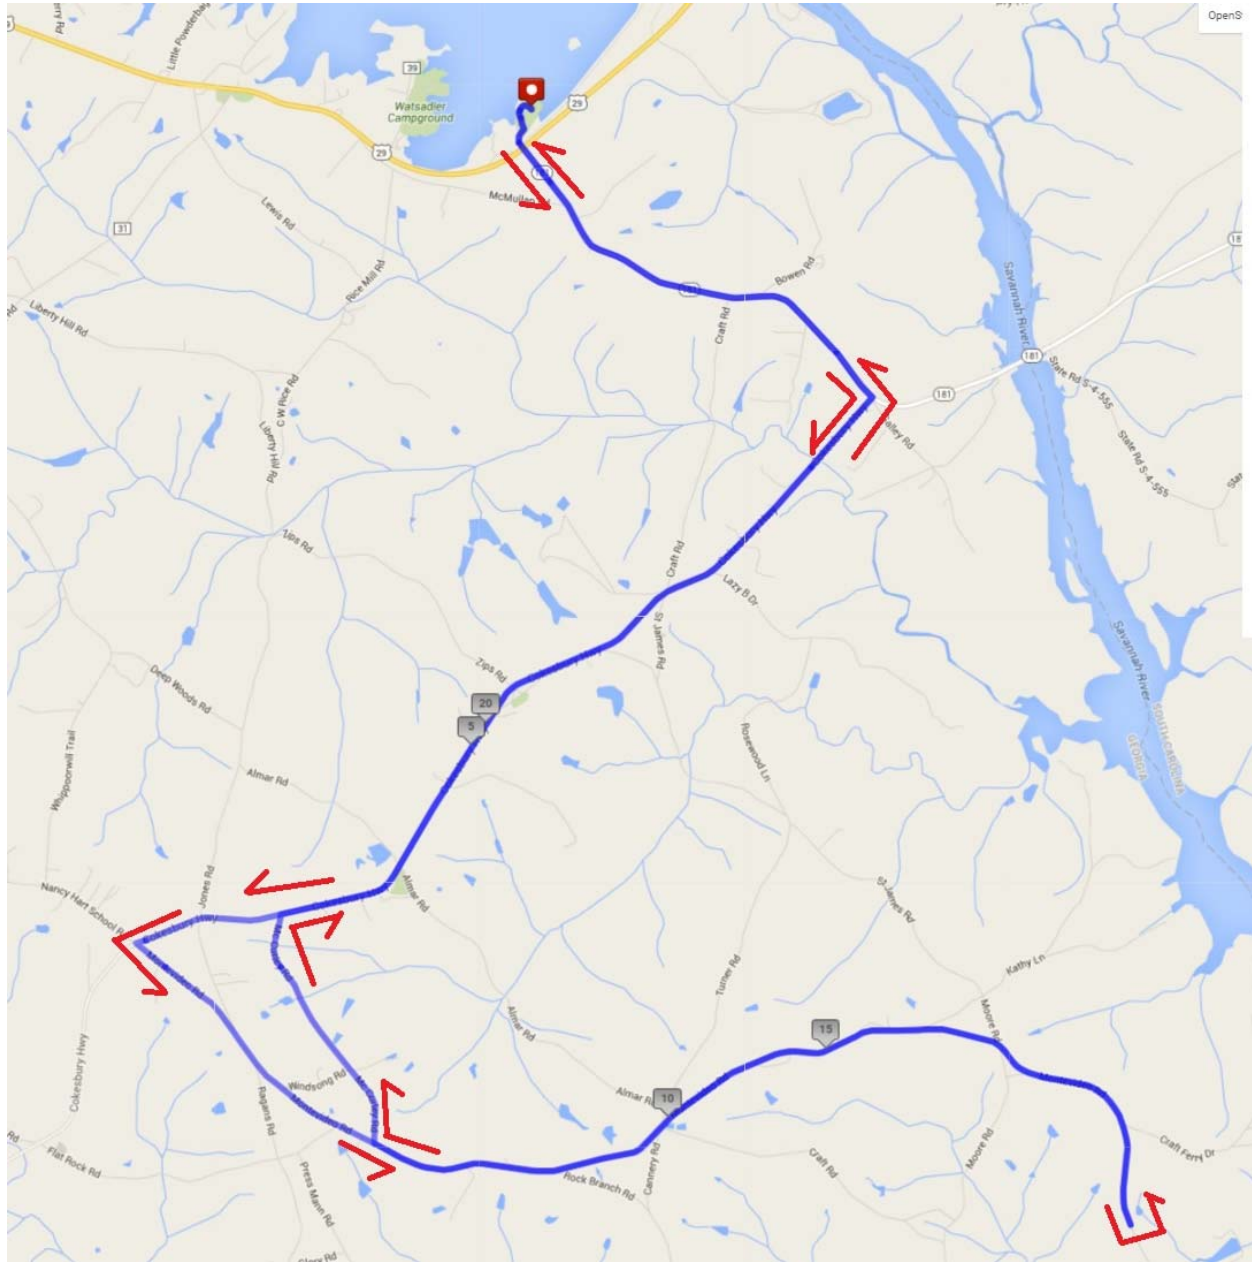

Lake Hartwell Olympic Triathlon

Swim

Bike

Run

Transition Area/Finish Line